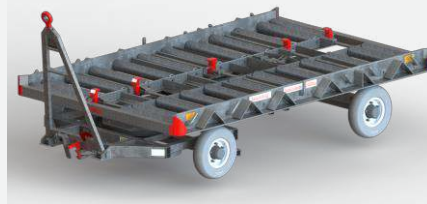

Ground Support Equipment

CD-04 CONTAINER DOLLY 5 FT.

Dimensions

Maximum length	3.993 mm
Maximum width	1.756 mm
Tara Weight	844 kg
Max load	2.450 kg
Suitable for	LD1, LD2, LD3, LD4, LD8

Specification

Finish	Hot dip galvanised
Turntable deck	Yes
Type of rollers	Cargo rollers Ø89 mm, spring loaded
Tow-Bar	1.100 mm
Tow-Eye diameter	Ø40 mm
Parking brake	On front wheels, activated when in upwards position
Type of steering	Turntable steering, 2 wheel steering
Tyres	4
Wheel type (dia)	3.00 D / 4.00 x 8 or 15 x 4.5 - 8
Maximum speed (unloaded)	25 km/h
Type of loading	Narrow Edge Loading
Coupling	S-P-S E-Hitch

Options

Coupling	Ringfeder, Rockinger
----------	----------------------

The specified dimensions and weight are indicative and no rights can be derived from this publication.

S-P-S International • Toekanweg 2 • 1118 EB Schiphol, The Netherlands