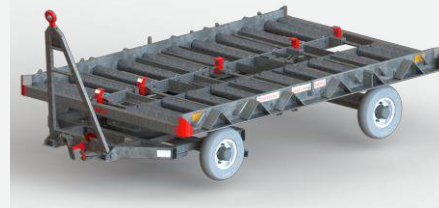

Ground Support Equipment

CD-05 CONTAINER DOLLY 5 FT.

Dimensions

Maximum length	3.993 mm
Maximum width	1.756 mm
Tara Weight	750 kg
Max load	1680 kg
Suitable for	LD1, LD2, LD3

Specification

Finish	Hot dip galvanised
Turntable deck	Yes
Type of rollers	Cargo rollers Ø89 mm, spring loaded
Tow-Bar	1.100 mm
Tow-Eye diameter	Ø40 mm
Parking brake	On front wheels, activated when in upwards position
Type of steering	Turntable steering, 2 wheel steering
Tyres	4
Wheel type (dia)	3.00 D / 4.00 x 8 or 15 x 4.5 - 8
Maximum speed (unloaded)	25 km/h
Type of loading	Narrow Edge Loading
Coupling	S-P-S E-Hitch

Options

Coupling	Ringfeder, Rockinger
----------	----------------------

The specified dimensions and weight are indicative and no rights can be derived from this publication.

S-P-S International • Toekanweg 2 • 1118 EB Schiphol, The Netherlands