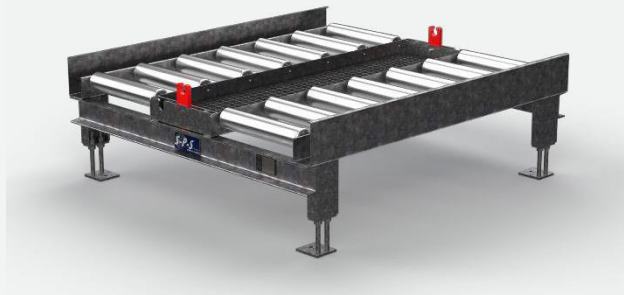

## SD-03 CONTAINER STORAGE DECK

Empty aircraft containers can be stored on a container storage deck.

### Specification

Overall dimensions L x W x H	1662 x 1555 x 508 mm
Suitable for	LD1, LD2 & LD3
Dimensions cargo roll	Ø 89 x 480
Surface treatment	Hot dip galvanized

The specified dimensions and weight are indicative and no rights can be derived from this publication.