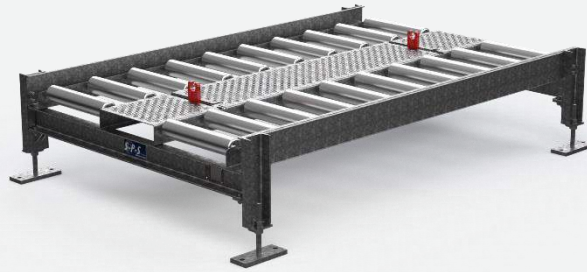

## SD-04 CONTAINER STORAGE DECK

Empty aircraft containers which can be stored on a container storage deck.

### Specification

|                              |                      |
|------------------------------|----------------------|
| Overall dimensions L x W x H | 2446 x 1555 x 508 mm |
| Suitable for                 | LD1, LD2 & LD3       |
| Dimensions cargo roll        | Ø 89 x 480           |
| Surface treatment            | Hot dip galvanized   |