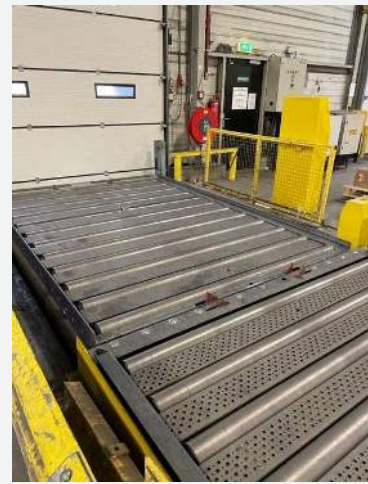

YOUR PARTNER AT THE AIRPORT

Second Hand

10FT Truckdock

Specification

Crash barrier driven

4 motorized 10FT positions

Several protection barriers

Load capacity 7 tons